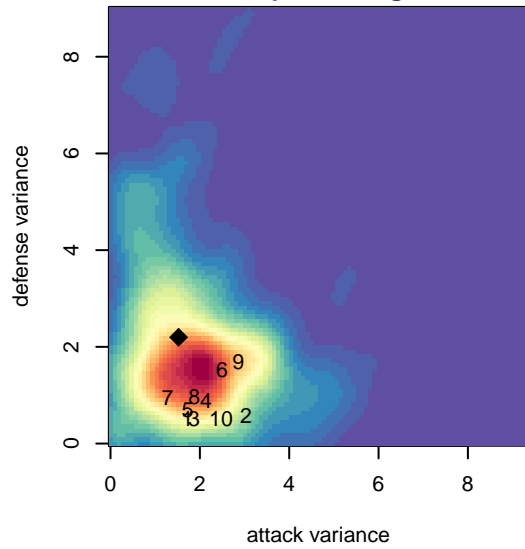

Silver FC G05

Silver FC
Silver Lake, WA
G05 total strength=424
attack=0.35 defense=0.21
fall league = PSPL Copa U12

alt names used:
Silver FC G05
Silver FC G05
Silver FC G05
Silver FC G05

Venues played:
2016 KCC GU12
2016 Blast Off G2005 B
2016 River Jam Samba U12
2016 PSPL Copa U12

**attack and defense variance (black dot)
relative to other teams
and top 10 in region**

**attack and defense rating
relative to others at age
and all opponents in last 13 months**

Performance relative to 13 month average