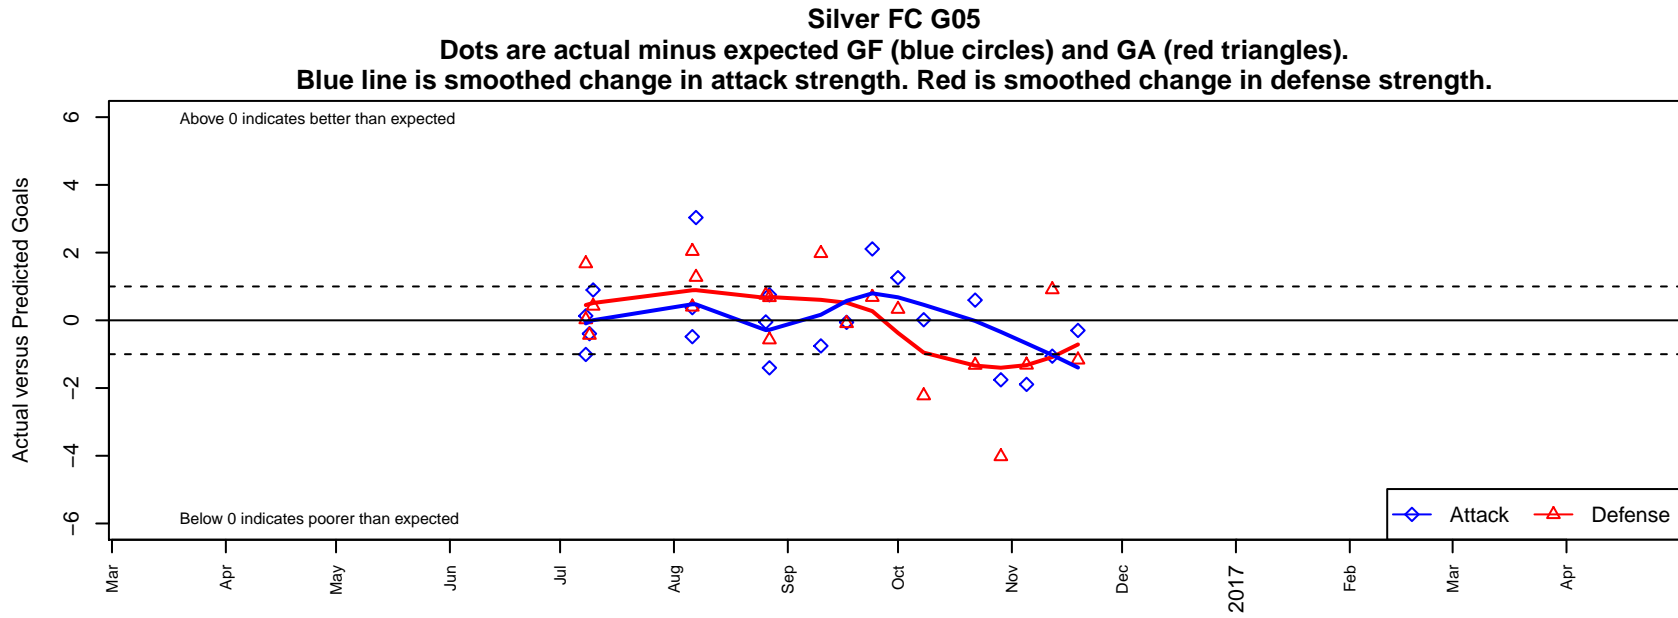

Silver FC G05

Silver FC
Silver Lake, WA
G05 total strength=424
attack=0.35 defense=0.21
fall league = PSPL Copa U12

alt names used:
Silver FC G05
Silver FC G05
Silver FC G05
Silver FC G05

Venues played:
2016 KCC GU12
2016 Blast Off G2005 B
2016 River Jam Samba U12
2016 PSPL Copa U12

**attack and defense variance (black dot)
relative to other teams
and top 10 in region**

**attack and defense rating
relative to others at age
and all opponents in last 13 months**

Performance relative to 13 month average