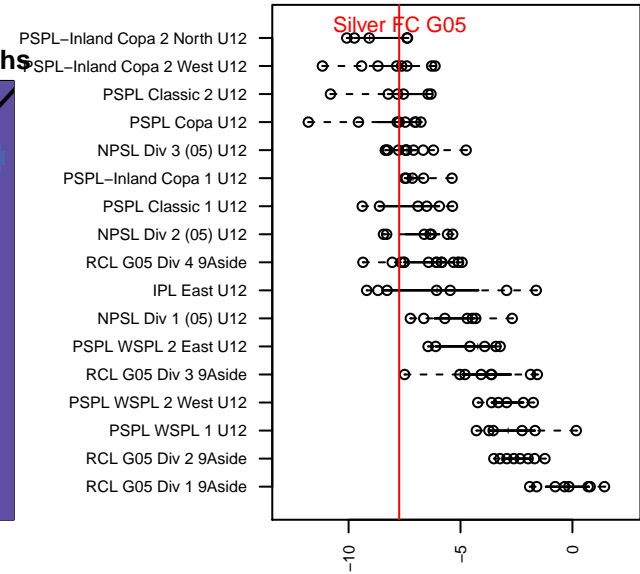

Silver FC G05

Silver FC
Silver Lake, WA
G05 total strength=424
attack=0.35 defense=0.21
fall league = PSPL Copa U12

alt names used:
Silver FC G05
Silver FC G05
Silver FC G05
Silver FC G05

Venues played:
2016 KCC GU12
2016 Blast Off G2005 B
2016 River Jam Samba U12
2016 PSPL Copa U12

**attack and defense variance (black dot)
relative to other teams
and top 10 in region**

**attack and defense rating
relative to others at age
and all opponents in last 13 months**

Performance relative to 13 month average