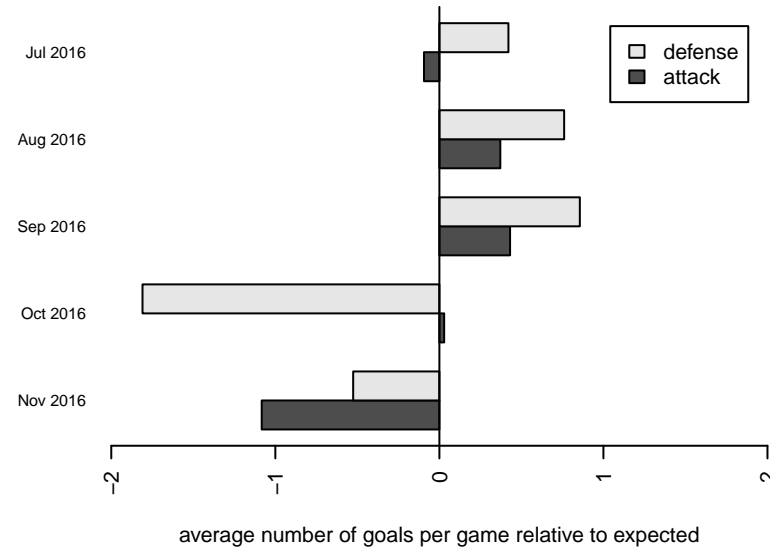

Performance relative to 13 month average