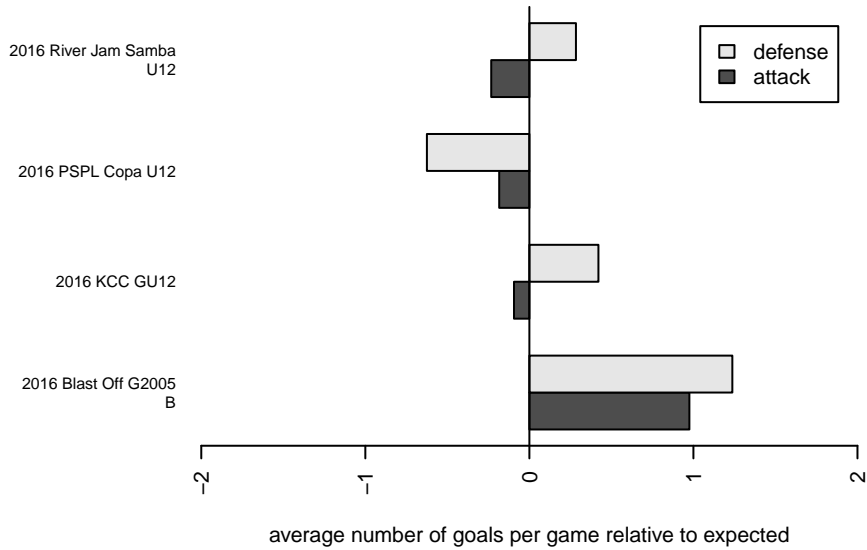

Silver FC G05

Silver FC
Silver Lake, WA
G05 total strength=424
attack=0.35 defense=0.21
fall league = PSPL Copa U12

alt names used:
Silver FC G05
Silver FC G05
Silver FC G05
Silver FC G05

Venues played:
2016 KCC GU12
2016 Blast Off G2005 B
2016 River Jam Samba U12
2016 PSPL Copa U12

**attack and defense variance (black dot)
relative to other teams
and top 10 in region**

**attack and defense rating
relative to others at age
and all opponents in last 13 months**

Performance relative to 13 month average